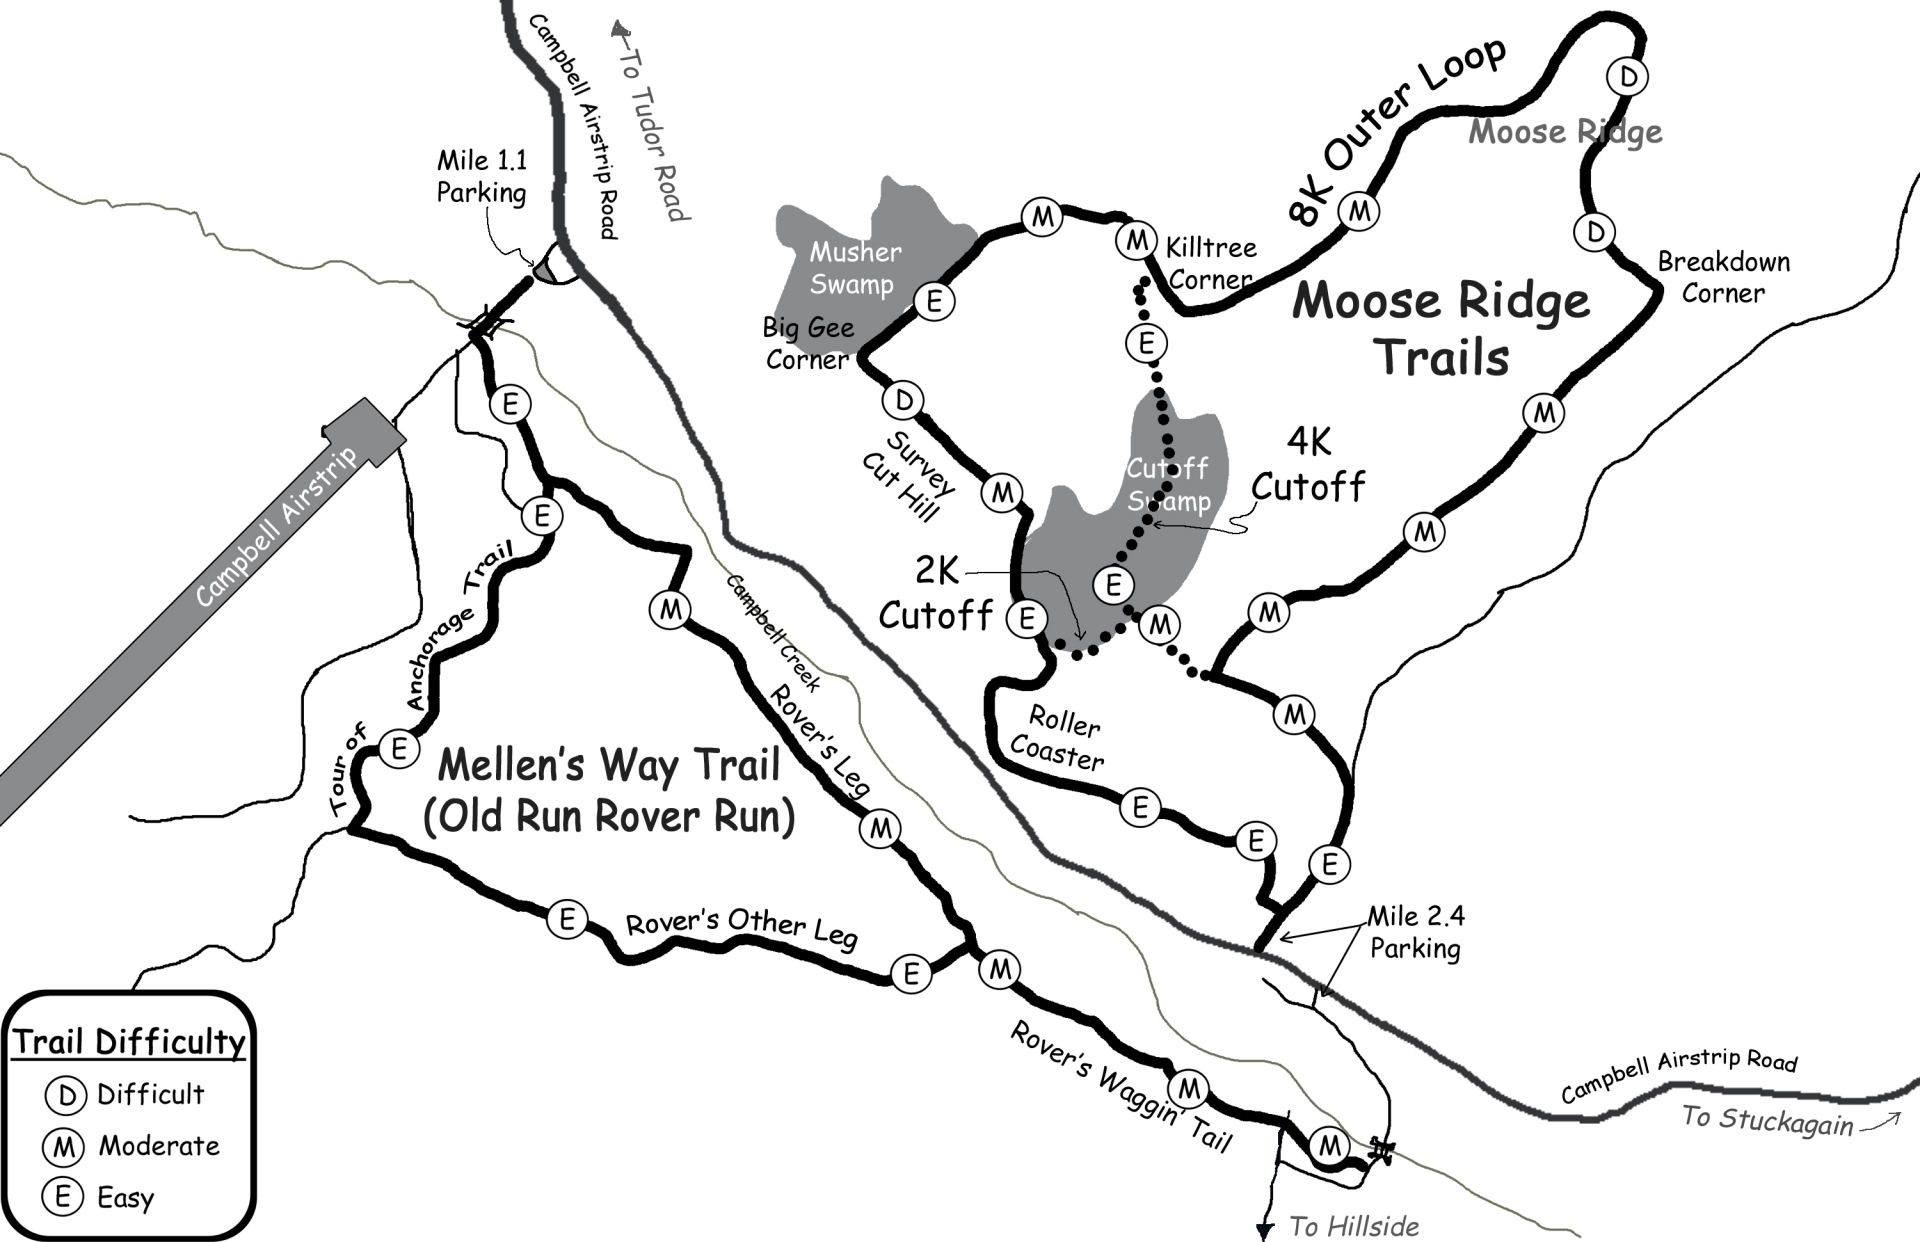

# Anchorage Skijor Club Far North Bicentennial Park Skijor Trails

**Trail Difficulty**

- (D) Difficult
- (M) Moderate
- (E) Easy